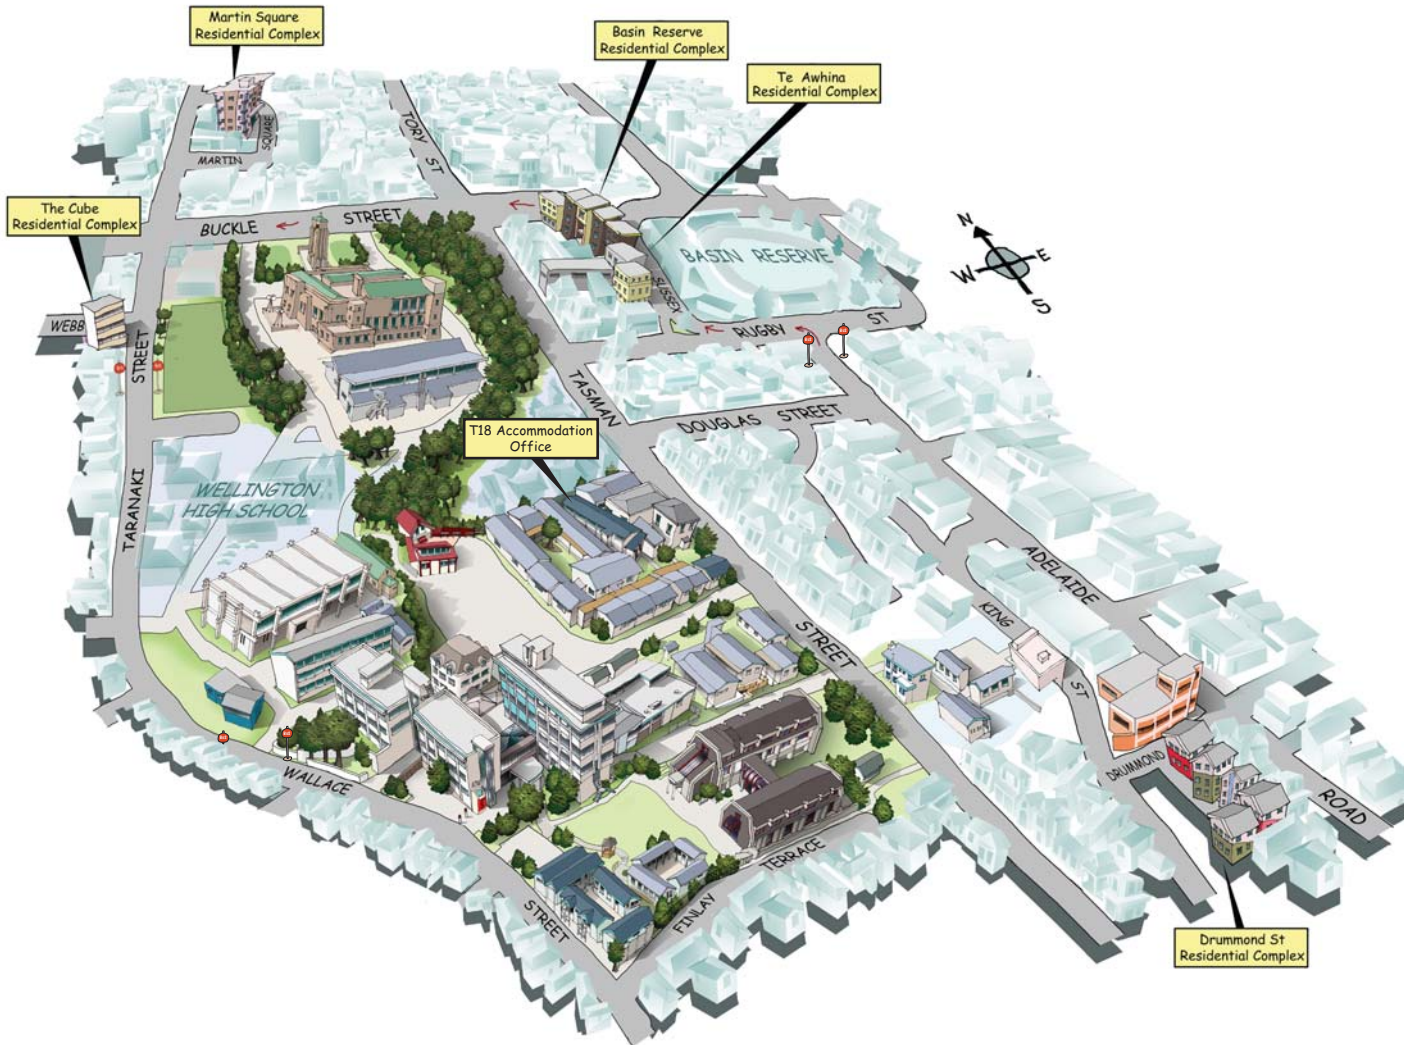

5E  
6C  
5E  
5H  
5C  
5H19  
5B

**RESEARCH SCHOOL OF PUBLIC HEALTH**

**BUILDING/LEVEL**

102 Adelaide Road

**MAIN STREET ENTRANCES**

Main Entrance, Wallace Street Entrance A  
 Heritage Entrance, Buckle Street Entrance D  
 Visitor Parking Entrances, Tasman Street & Buckle Street Entrances D&E

**STUDENT CENTRE**

Bennetts Campus Bookshop SC2  
 Budget Advisor SC2  
 Tussock Cafe Bar SCG  
 Chaplaincy Coordinator SC2  
 Recreation Centre T21  
 Student Health & Counselling Service SC3  
 MAWSA SC2  
 Student Common Room SC1  
 Feed/Grab 'n' Go SC1  
 DIY Kai (Student Lounge & Kitchen) SC1  
 Worship Space SC3 Mezz

## ACCOMMODATION AND CAMPUS MAPS